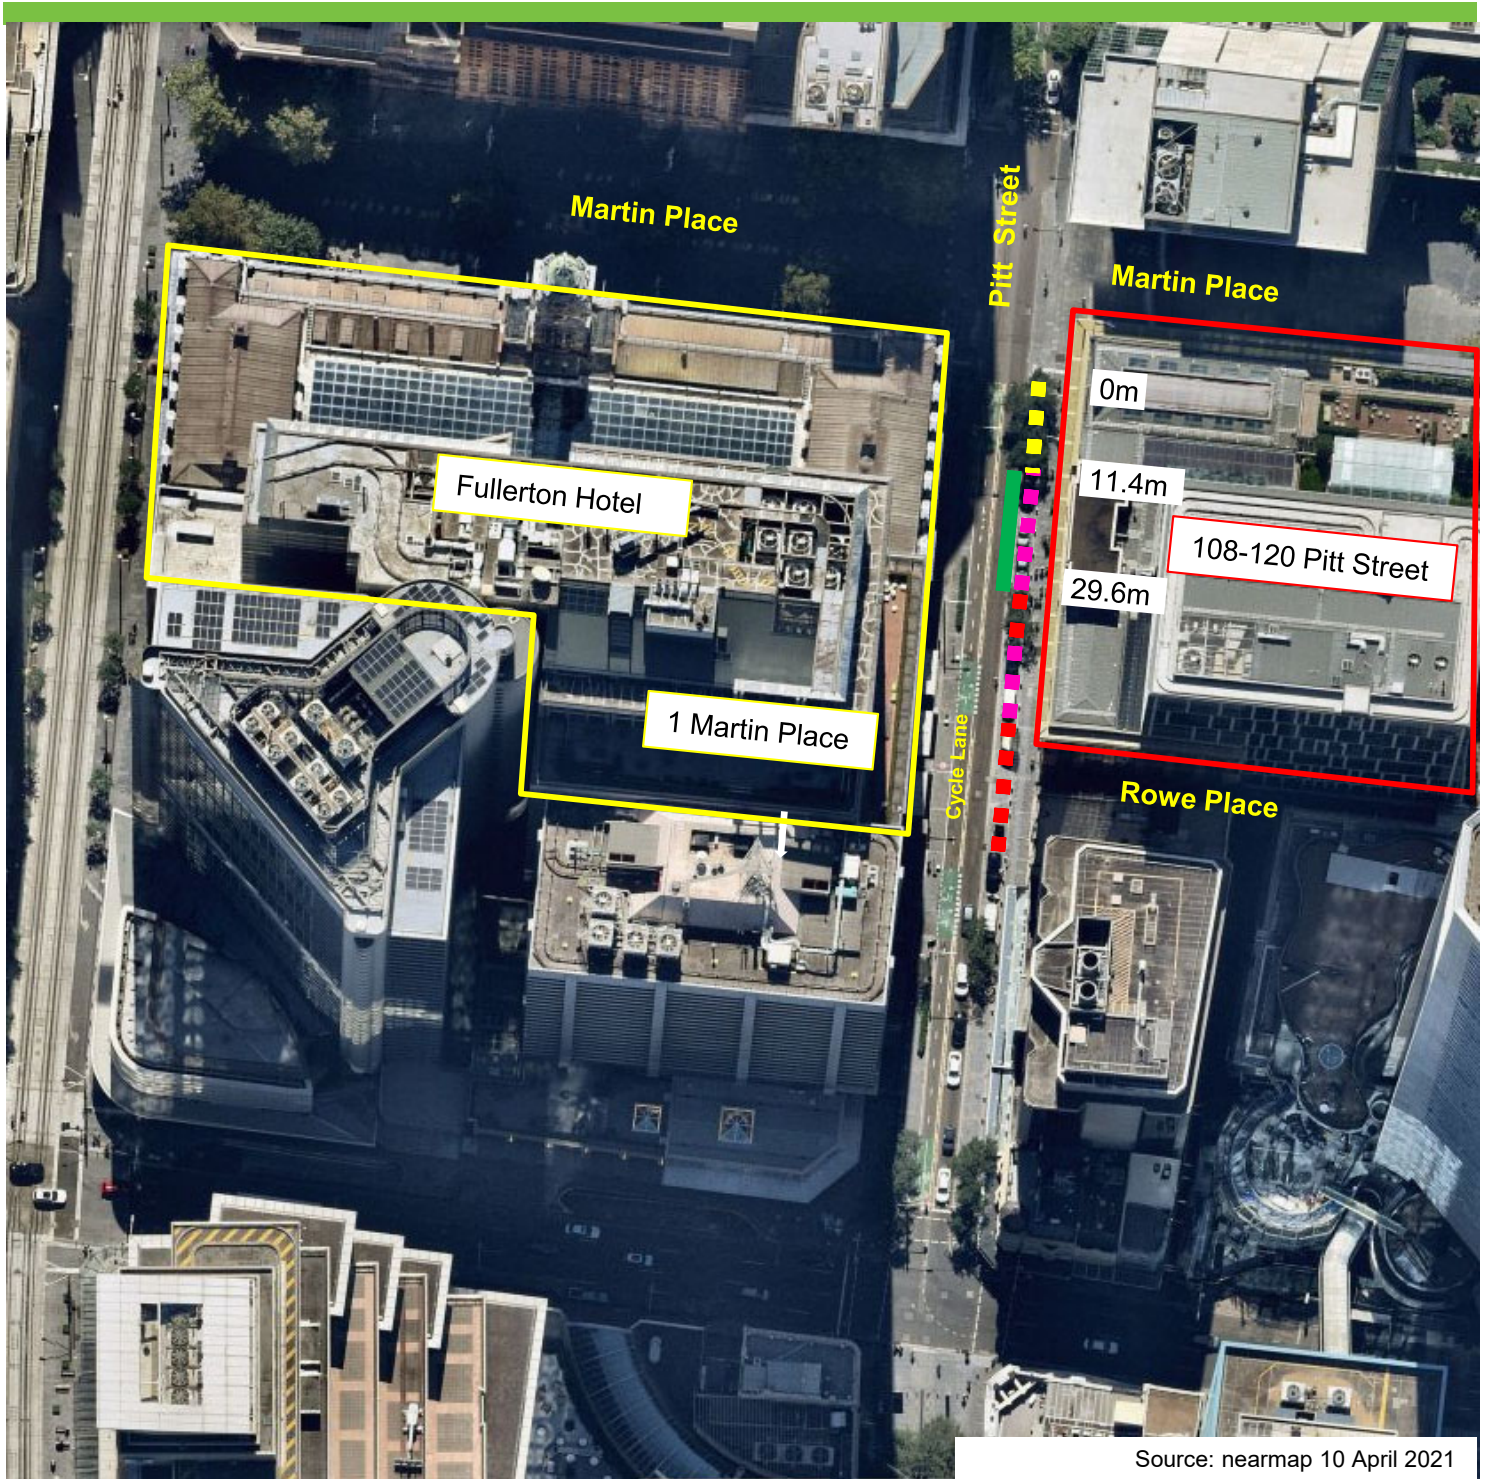

## Pitt Street, Sydney Proposed parking changes

Source: nearmap 10 April 2021

### Existing

- Loading Zone Ticket
- 6am-6pm Mon-Fri
- 6am-12pm Sat
- 4P Ticket
- 6pm-Midnight Mon-Fri
- 12pm-Midnight Sat
- 8am-Midnight Sun & Public Holidays
- No Parking

### Proposed

- P5 Minute
- 7am-7pm
- 4P Ticket
- 7pm-Midnight